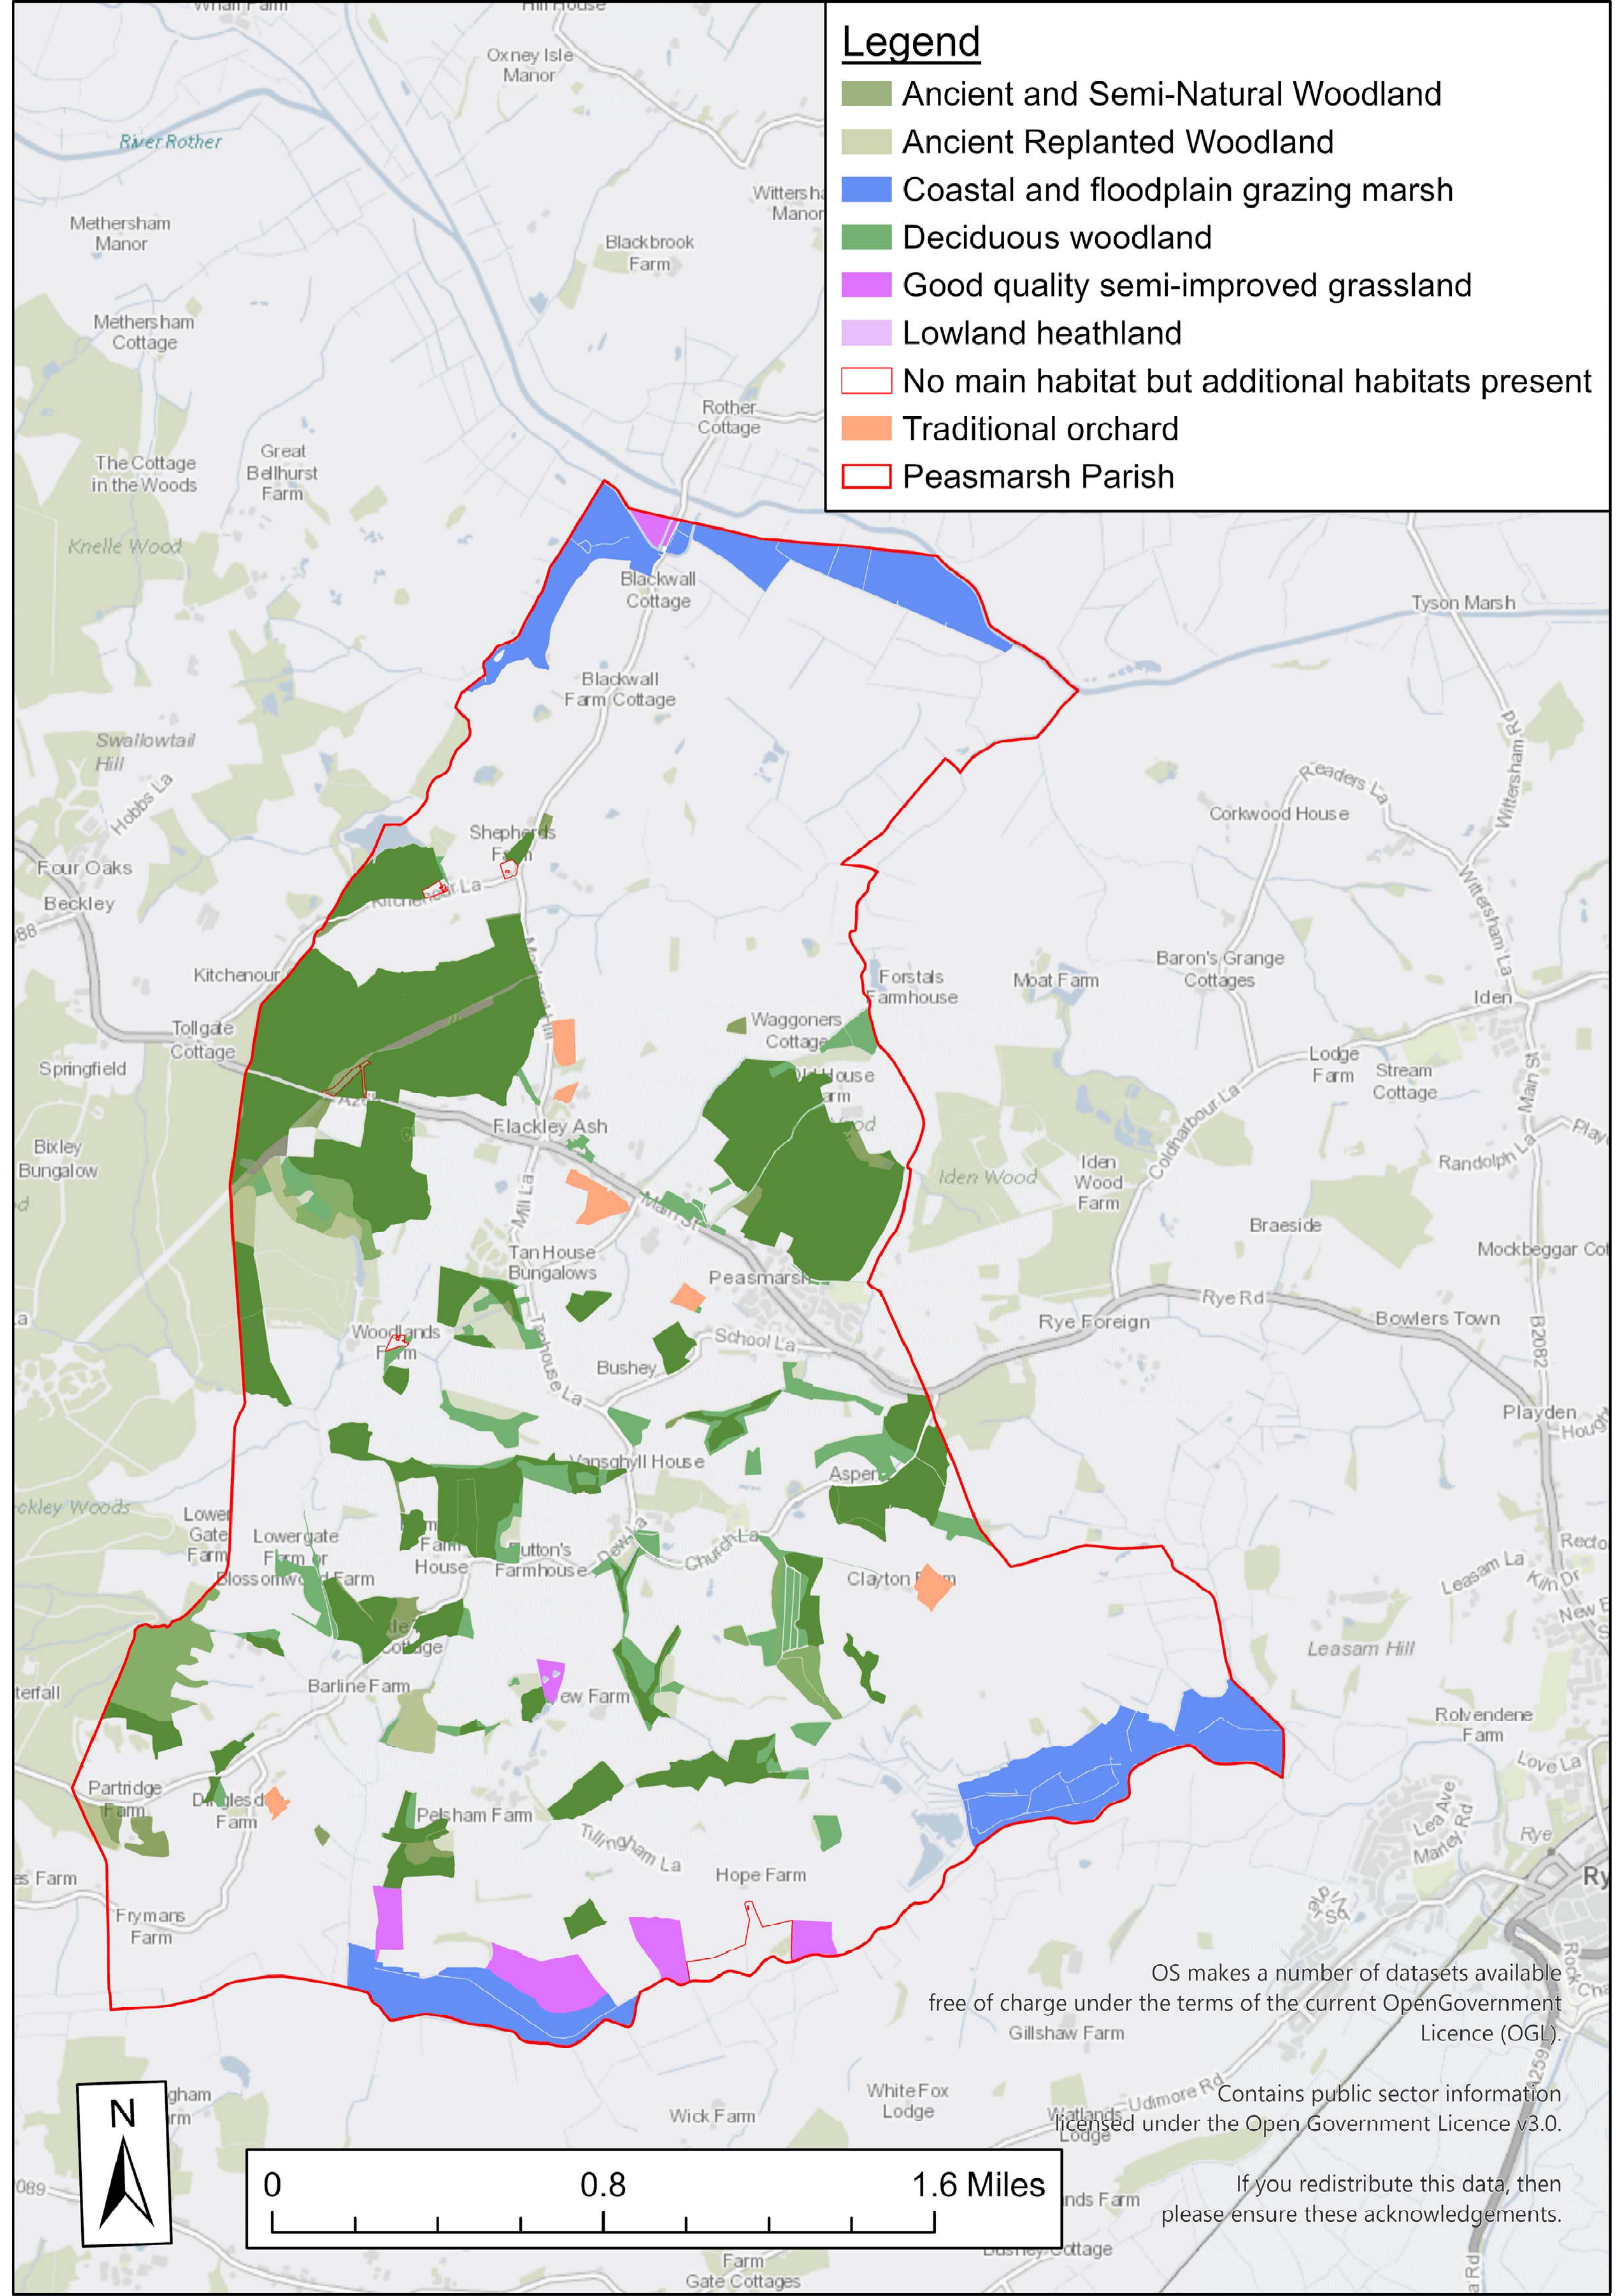

Legend

- Ancient and Semi-Natural Woodland
- Ancient Replanted Woodland
- Coastal and floodplain grazing marsh
- Deciduous woodland
- Good quality semi-improved grassland
- Lowland heathland
- No main habitat but additional habitats present
- Traditional orchard
- Peasmarch Parish

OS makes a number of datasets available free of charge under the terms of the current Open Government Licence (OGL).

Contains public sector information licensed under the Open Government Licence v3.0.

If you redistribute this data, then please ensure these acknowledgements.